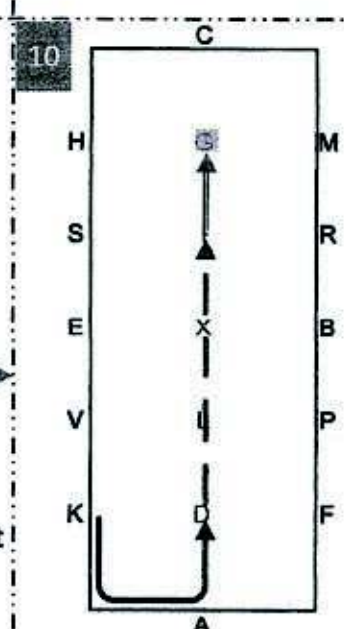

7 EHCM Working trot MF Lengthened strides FAK Working trot

8 KLX Walk, X Halt 5 secs, front axle on X Rein back 4 strides, XIM Walk

9 MCH Working trot HXK Deviation 10m

KAD Working trot DI Lengthened strides IG Progressive halt G Halt, salute Leave arena at working trot